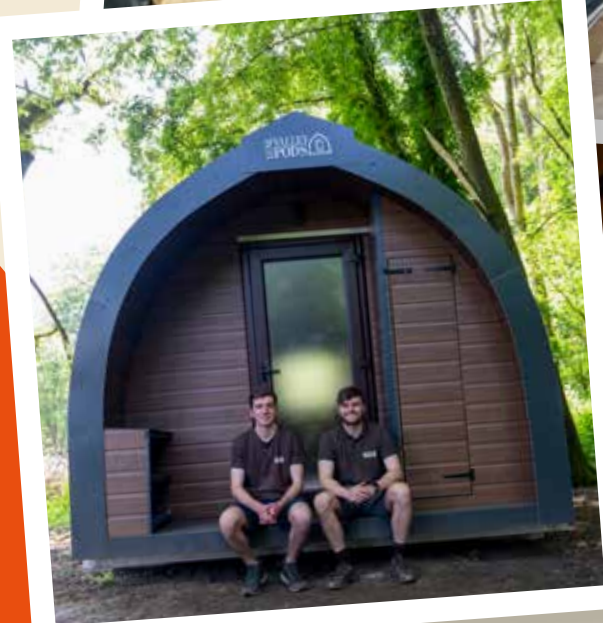

THE ADVENTURE STARTS WITH OUR ACCOMMODATION

Our unique accommodation adds a real sense of adventure to your residential, without compromising on safety or comfort.

Young people experience the best of both worlds – the excitement of sleeping close to nature, combined with the reassurance of nearby facilities, such as night-time toilets and motion sensor lighting.

And with chill-out areas and campfires, they enjoy downtime together, building closer bonds and creating a strong sense of community.

“The activities and experiences the children participated in have enriched their lives and created lasting memories. One of the highlights of our school year.”

Vauxhall Primary School

www.rootd-adventure.com